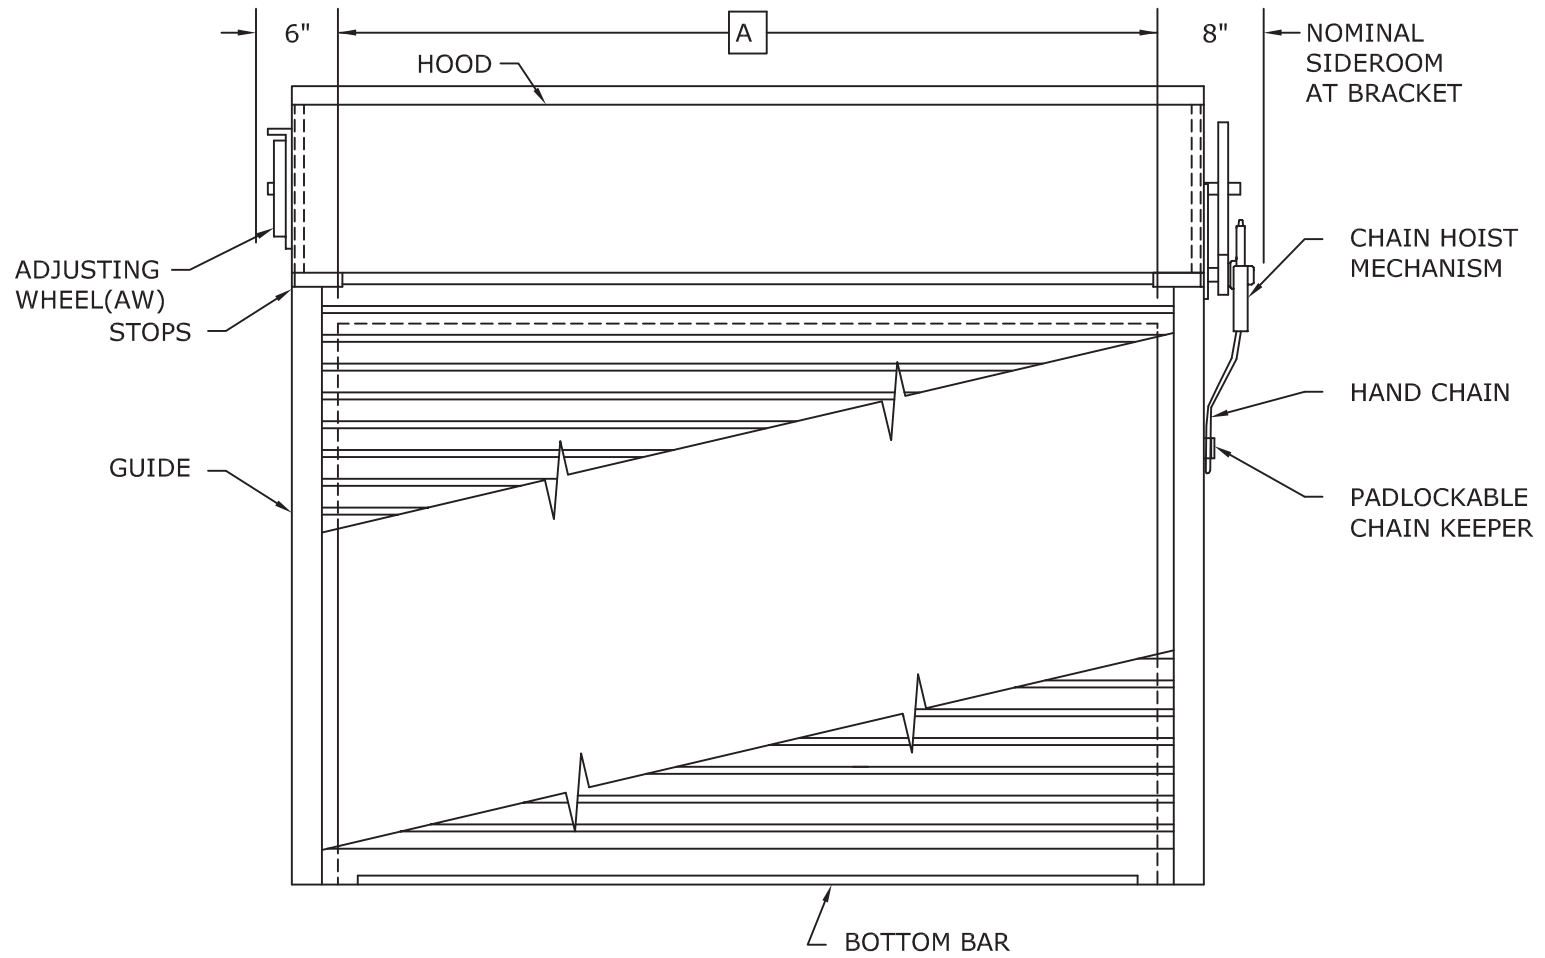

	HEIGHT B - TO 8' 0"	
WIDTH A TO 12' 0"	X	Y
	16-1/2"	15"

SIDE VIEW
LIFT-UP OPERATED DOOR

COIL-SIDE ELEVATION
CHAIN HOIST OPERATED DOOR